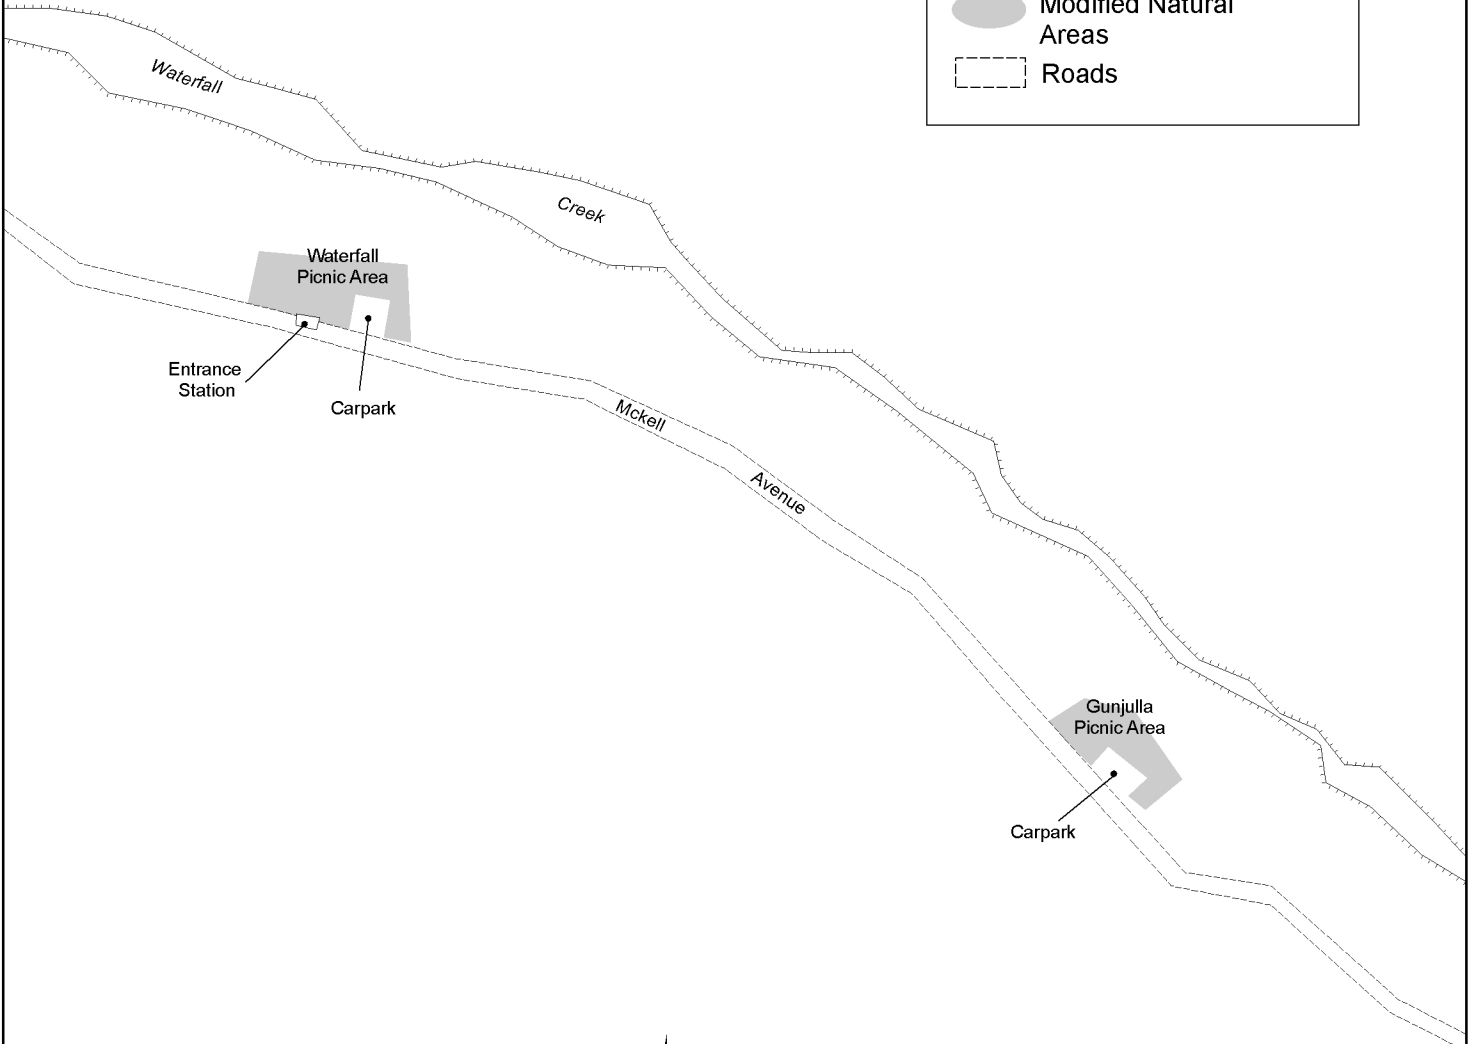

# Map 6: Waterfall and Gunjulla Picnic Areas

- Features
- Modified Natural Areas
- ▭ Roads

0 100 200 300 Meters